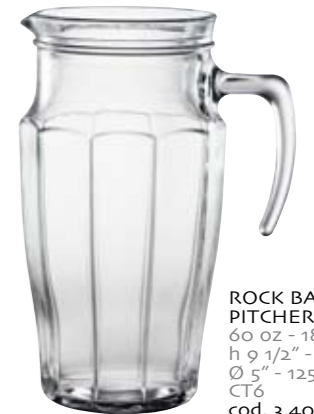

Available with red and white lid

SAMOA CHILLER PITCHER W/ICE-CONTAINER
103 3/4 oz - 307 cl
h 10 1/2" - 265 mm
Ø 6 3/4" - 174 mm
CT4
cod. 1.36239
MR3 white
MB7 red

Available with red and white lid

NEW ROLLY JUG WITH RED LID W/ICE-CONTAINER
84 1/2 oz - 251 cl
h 9 15/16" - 252 mm
Ø 6" - 155 mm
CT6
cod. 3.46329

VIVA CHILLER PITCHER W/ICE-CONTAINER W/WHITE LID
68 oz - 200 cl
h 8 1/4" - 211 mm
Ø 6 1/4" - 157 mm
CT6
cod. 1.35800

ROCK BAR PITCHER
60 oz - 180 cl
h 9 1/2" - 236 mm
Ø 5" - 125 mm
CT6
cod. 3.40300

Pack GB4